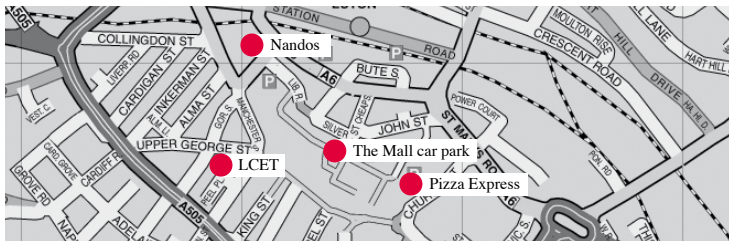

Tuesday 9th February 7-10pm

Wednesday 10th February 7-10pm

Thursday 11th February 7-10pm

art exhibition

Sixty six drawings from the acclaimed artist Si Smith, bringing the story of Job to life. Accompanied by readings from Scripture by the award winning Lacey Theatre Company.

stories

Hear how local young people have discovered hope in the midst of their struggles. See what we're doing to help young people in Luton find faith through tough times.

pray

Creative opportunities to pray for each other and for young people who are facing struggles and difficulties. Be inspired to pray together for those who need God's help.

getting here

If you're coming by car, you can park for free in the evenings in Upper George Street right next to LCET, or one of the surrounding streets. Alternatively, you can use one of The Mall car parks and walk the short distance across to us. The car parks are also free after 6pm.

come and eat

Have a meal before or after the exhibition. Just show this invite to receive a discount.

Pizza Express: 20% off all food.

Nandos: Free soft drink (bottomless).

Present this postcard when ordering. Not valid with any other offers.

www.lcet.org